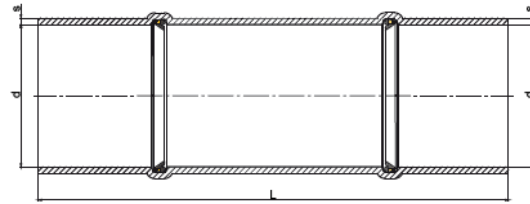

Product:

PVC double sealing socket

Information for invitation to tender:

Pos:.....
 PVC double sealing socket with 2 seal rings
 Colour: black 50 x 1,8 mm / Length = 170 mm
 System KURO o. glw. (www.kuro-kunststoffe.de),
 supply and install, as an addition to pos:

Amount:.....Pieces UP: TP:

Pos:.....
 PVC double sealing socket with 2 seal rings
 Colour: black 63 x 1,9 mm / Length = 180 mm
 System KURO o. glw. (www.kuro-kunststoffe.de),
 supply and install, as an addition to pos:

Amount:.....Pieces UP: TP:

Pos:.....
 PVC double sealing socket with 2 seal rings
 Colour: black 63 x 3,0 mm / Length = 180 mm
 System KURO o. glw. (www.kuro-kunststoffe.de),
 supply and install, as an addition to pos:

Amount:.....Pieces UP: TP:

Pos:.....
 PVC double sealing socket with 2 seal rings
 Colour: black 75 x 2,2 mm / Length = 185 mm
 System KURO o. glw. (www.kuro-kunststoffe.de),
 supply and install, as an addition to pos: