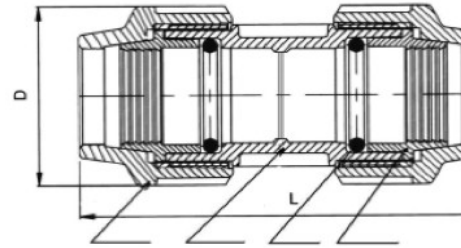

Product:

PP fitting

Execution: with nut, cage, O- and Grip-Ring
 Until 16 bar water- und airtight

Information for invitation to tender:

Pos:.....

PP fitting for PE tube (min. SDR 13,6 und 11)
 Dimension tube: 40 mm
 Colour: orange / transparent
 System KURO o. glw. (www.kuro-kunststoffe.de),
 supply and install, as an addition to pos:

Amount:.....Pieces UP: TP:

Pos:.....

PP fitting for PE tube (min. SDR 13,6 und 11)
 Dimension tube: 50 mm
 Colour: orange / transparent
 System KURO o. glw. (www.kuro-kunststoffe.de),
 supply and install, as an addition to pos:

Amount:.....Pieces UP: TP:

Pos:.....

PP fitting for PE tube (min. SDR 13,6 und 11)
 Dimension tube: 63 mm
 Colour: orange / transparent
 System KURO o. glw. (www.kuro-kunststoffe.de),
 supply and install, as an addition to pos: