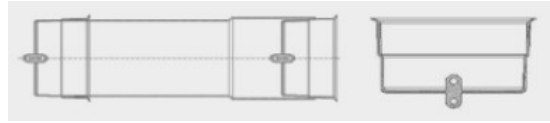

KURO – Information for invitation to tender

Product:

PP sealing cap with anchoring eye

Information for invitation to tender:

Pos:.....

PP End caps 110 mm / Colour: black
Material: PP dimensionally stable / with an anchoring eye
inside and outside
Typ „INA“ / System KURO o. glw. (www.kuro-kunststoffe.de),
supply and install, as an addition to pos: